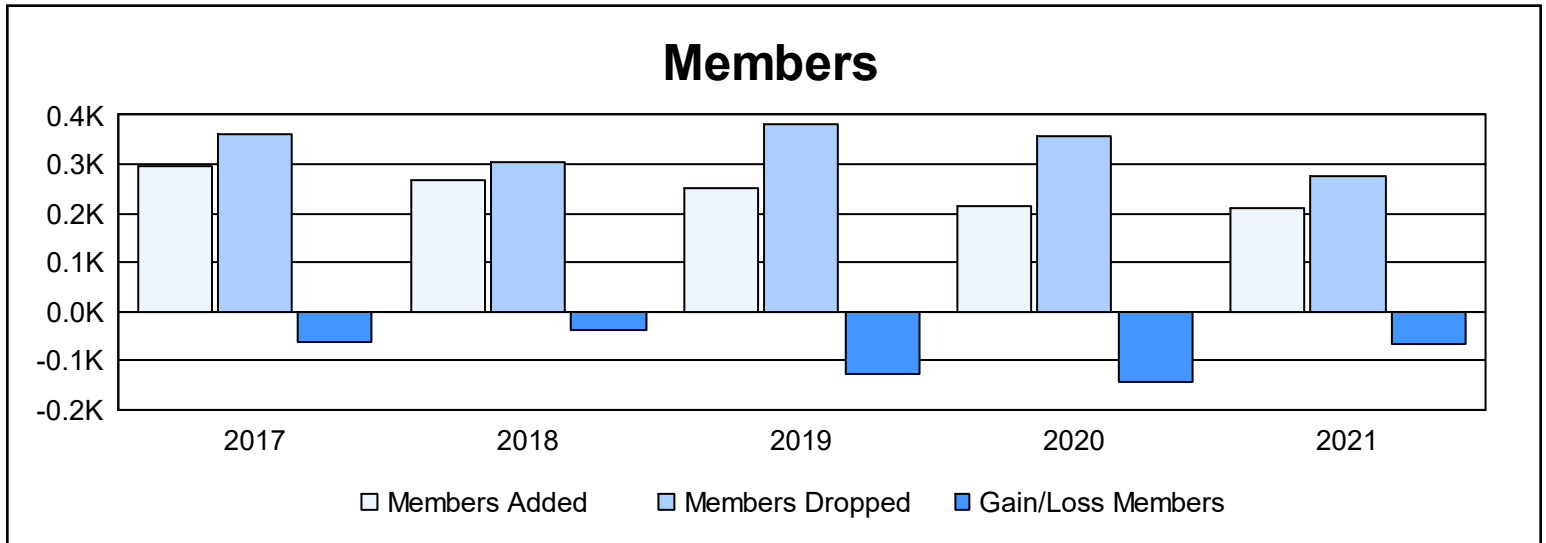

Year	New Clubs	Dropped Clubs	Gain/ Loss Clubs	New Members	Charter Members	Reinstate Members	Transfer Members	Total Member Added	Total Members Dropped	Gain/ Loss Members
2016-2017	0	1	-1	274	4	18	1	297	360	-63
2017-2018	0	3	-3	259	0	2	8	269	305	-36
2018-2019	0	6	-6	240	0	6	6	252	380	-128
2019-2020	0	3	-3	196	1	1	17	215	358	-143
2020-2021	0	1	-1	193	0	3	15	211	277	-66
<b>Average</b>	<b>0</b>	<b>3</b>	<b>-3</b>	<b>232</b>	<b>1</b>	<b>6</b>	<b>9</b>	<b>249</b>	<b>336</b>	<b>-87</b>

### Membership Composition June 2021 Cumulative