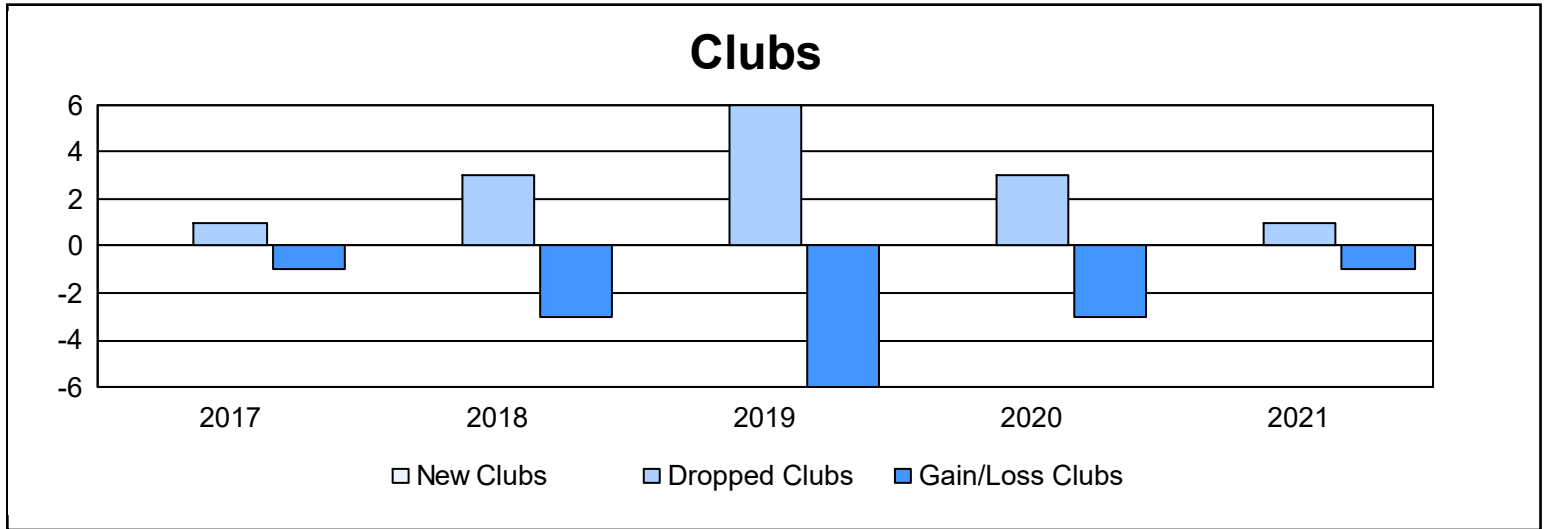

Year	New Clubs	Dropped Clubs	Gain/ Loss Clubs	New Members	Charter Members	Reinstate Members	Transfer Members	Total Member Added	Total Members Dropped	Gain/ Loss Members
2016-2017	0	1	-1	274	4	18	1	297	360	-63
2017-2018	0	3	-3	259	0	2	8	269	305	-36
2018-2019	0	6	-6	240	0	6	6	252	380	-128
2019-2020	0	3	-3	196	1	1	17	215	358	-143
2020-2021	0	1	-1	193	0	3	15	211	277	-66
<b>Average</b>	<b>0</b>	<b>3</b>	<b>-3</b>	<b>232</b>	<b>1</b>	<b>6</b>	<b>9</b>	<b>249</b>	<b>336</b>	<b>-87</b>

### Membership Composition June 2021 Cumulative